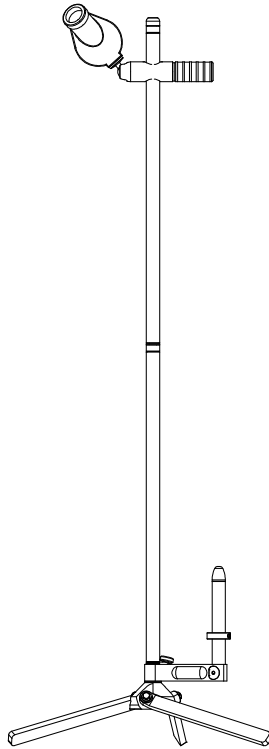

# Total Eclipse Scope Stand

## Recommended Configurations

The Eclipse scope head is ambidextrous

*Offhand behind shooter*

*Offhand before shooter*

*Sitting and Scoring*