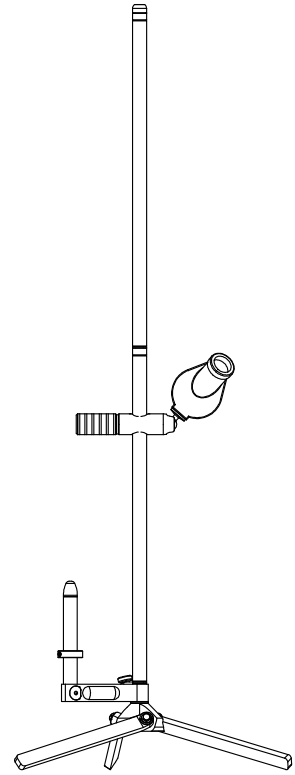

# Total Eclipse Scope Stand

## Recommended Configurations

The Eclipse scope head is ambidextrous

*Offhand behind shooter*

*Offhand before shooter*

*Sitting and Scoring*