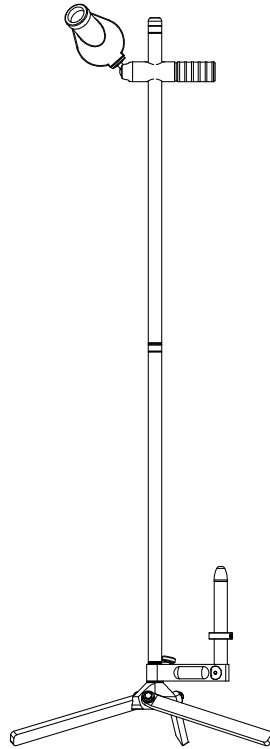

# Total Eclipse Scope Stand

## Recommended Configurations

The Eclipse scope head is ambidextrous

*Offhand behind shooter*

*Offhand before shooter*

*Sitting and Scoring*