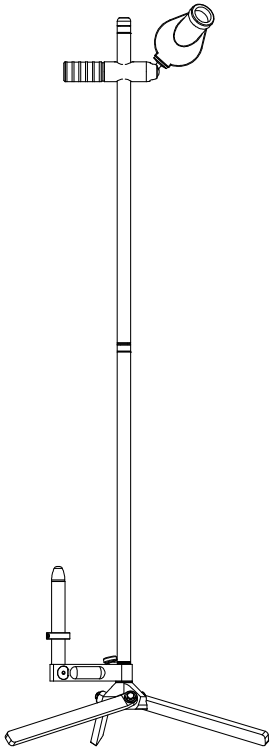

# Total Eclipse Scope Stand

## Recommended Configurations

The Eclipse scope head is ambidextrous

*Offhand behind shooter*

*Offhand before shooter*

*Sitting and Scoring*