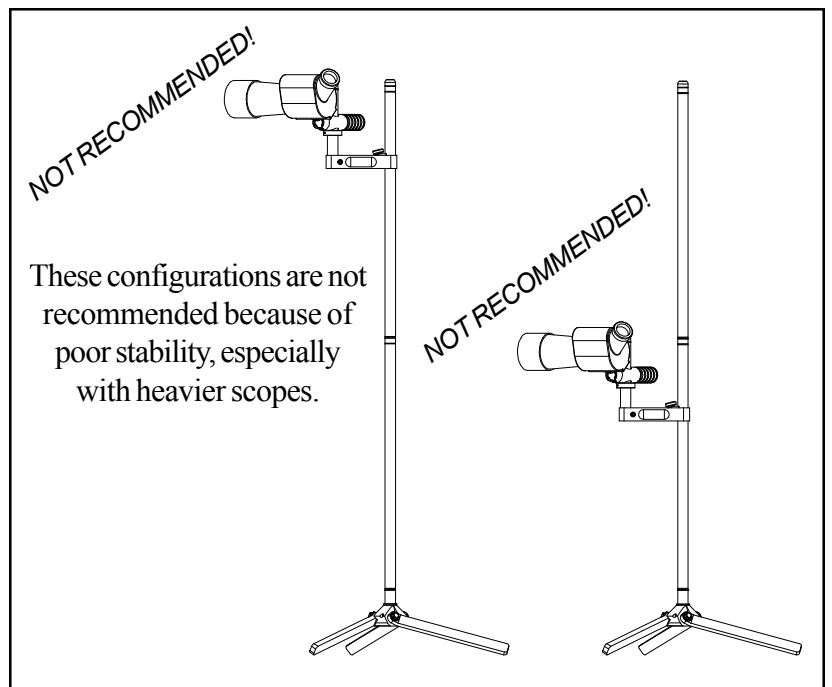

# Total Eclipse Scope Stand

## Recommended Configurations

The Eclipse scope head is ambidextrous

*Offhand behind shooter*

*Offhand before shooter*

*Sitting and Scoring*