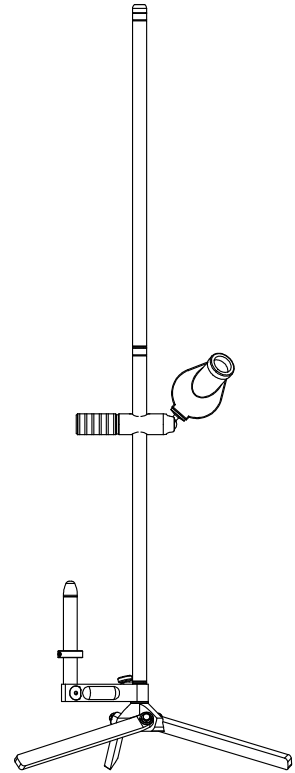

# Total Eclipse Scope Stand

## Recommended Configurations

The Eclipse scope head is ambidextrous

*Offhand behind shooter*

*Offhand before shooter*

*Sitting and Scoring*