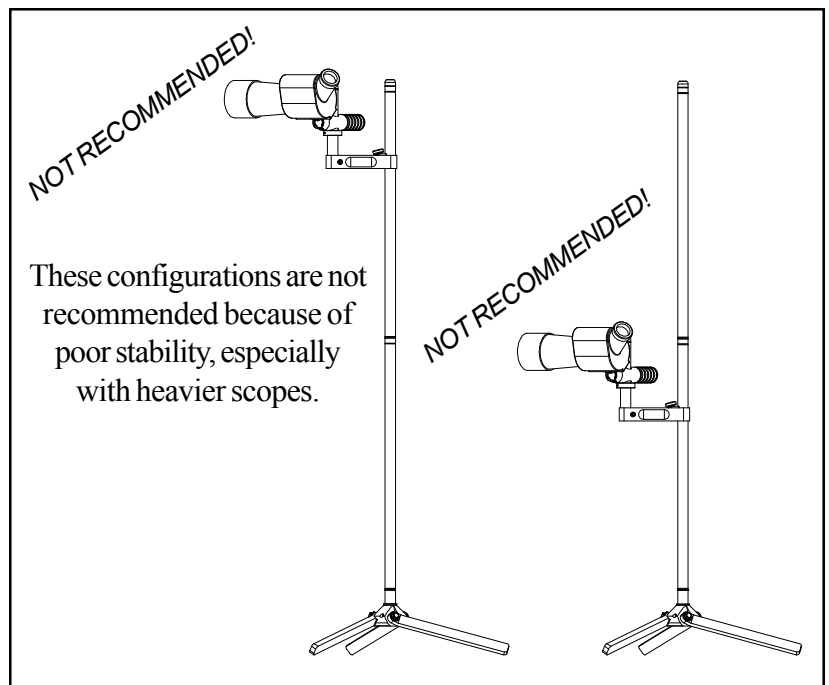

# Total Eclipse Scope Stand

## Recommended Configurations

The Eclipse scope head is ambidextrous

*Offhand behind shooter*

*Offhand before shooter*

*Sitting and Scoring*