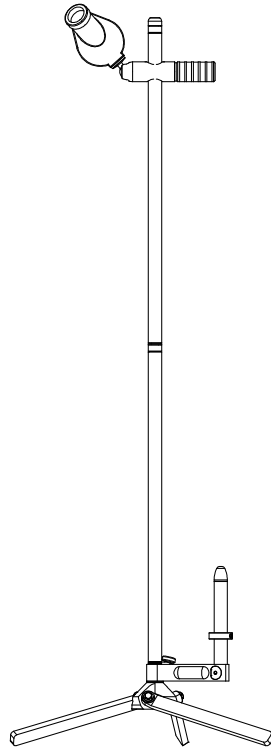

# Total Eclipse Scope Stand

## Recommended Configurations

The Eclipse scope head is ambidextrous

*Offhand behind shooter*

*Offhand before shooter*

*Sitting and Scoring*