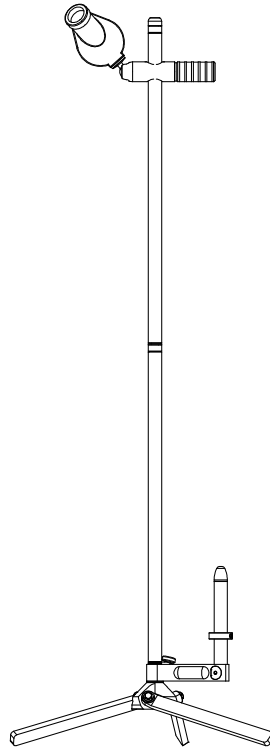

Offhand before shooter