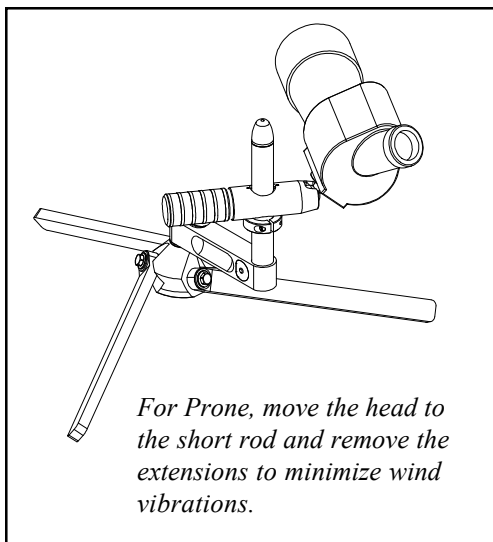

## Recommended Configurations

The Eclipse scope head is ambidextrous

*Offhand behind shooter*

*Offhand before shooter*

*Sitting and Scoring*