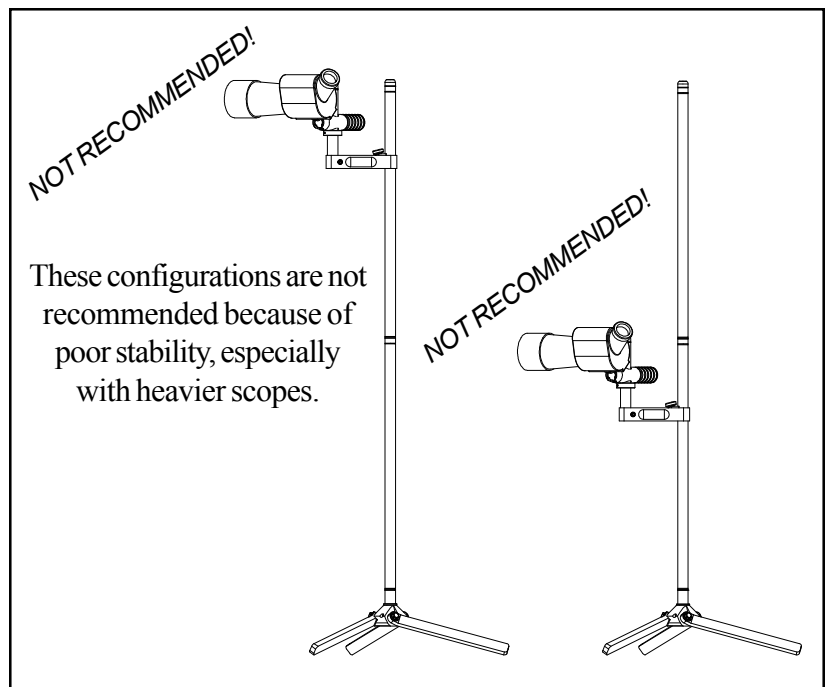

# Total Eclipse Scope Stand