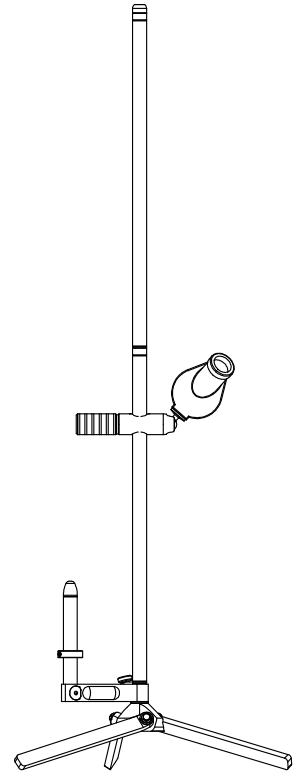

## Recommended Configurations

The Eclipse scope head is ambidextrous

*Offhand behind shooter*

*Offhand before shooter*

*Sitting and Scoring*

# Total Eclipse Scope Stand