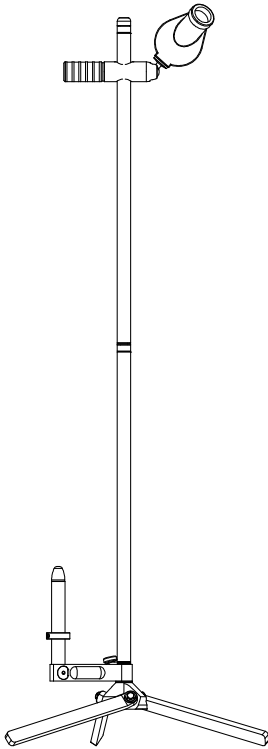

# Total Eclipse Scope Stand

## Recommended Configurations

The Eclipse scope head is ambidextrous

*Offhand behind shooter*

*Offhand before shooter*

*Sitting and Scoring*