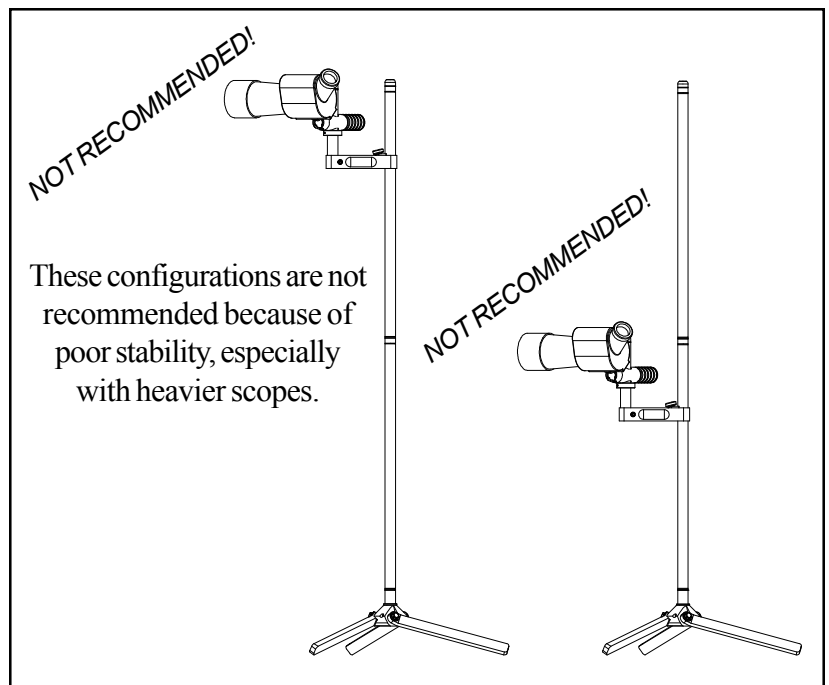

# Total Eclipse Scope Stand