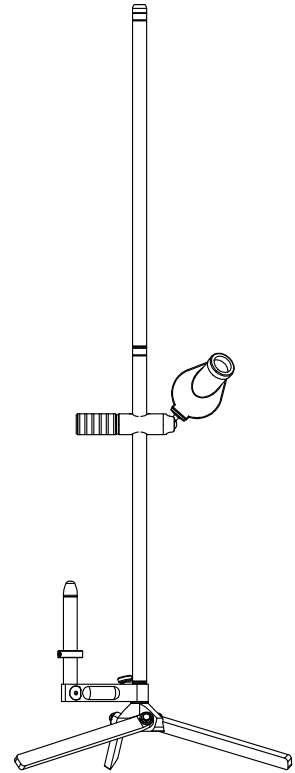

## Recommended Configurations

The Eclipse scope head is ambidextrous

*Offhand behind shooter*

*Offhand before shooter*

*Sitting and Scoring*

# Total Eclipse Scope Stand