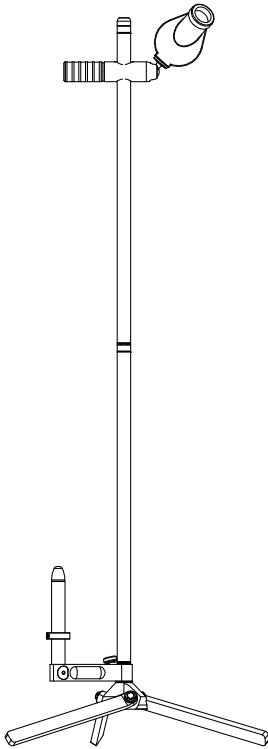

Total Eclipse Scope Stand

Recommended Configurations

The Eclipse scope head is ambidextrous

Offhand behind shooter